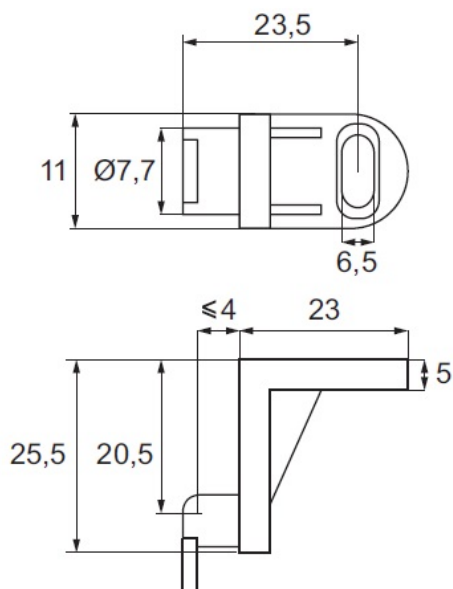

## Description:

Rear Panel Connector RV 3, Short Type, White Plast

## Item number:

11.05.501-0

Units	Box	Carton	HS Code	Barcode
Pcs.	1000	5000	3926300090	 5704866014243